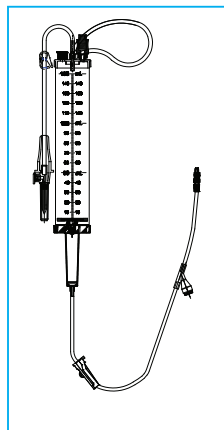

1048BMYX

IV Gravity Set with 15µm filter, air vent, needle free access port, back check valve, 260cm tubing, rotating luer connector

IV Gravity Sets with flow dial regulator (mL/hr)

1017DF

IV Gravity Set with 15µm filter, air vent, 180cm tubing, flow dial regulator, rotating luer connector

1017DFMY

IV Gravity Set with 15µm filter, air vent, 180cm tubing, flow dial regulator, needle free access port Y-site, rotating luer connector

Burette Sets

1016DFSML

Burette Set with Y site, rotating luer connector

1016DFMYSML

Burette Set with two needle free access ports, rotating luer connector

Needle free access ports as optional extras

Flow dial regulator (mL/hr) variants

Available with 3-way connector and extension tubing