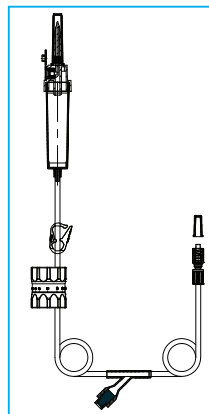

1029DFXMY

IV Gravity Set with 15 μ m filter, air vent, 180cm tubing, 3-way connector, needle free access port, 120cm extension tubing, rotating luer connector

1029DFXVMY

IV Gravity Set with 15 μ m filter, air vent, 180cm tubing, back check valve, 3-way connector, needle free access port, 120cm extension tubing, rotating luer connector

IV Gravity Sets with Y-site needle free access ports

1048BMY

IV Gravity Set with 15µm filter, air vent, needle free access port, back check valve 210cm tubing, rotating luer connector

1048B2MY

IV Gravity Set with 15µm filter, air vent, two needle free access ports, back check valve, 260cm tubing, rotating luer connector

1048BMYX

IV Gravity Set with 15µm filter, air vent, needle free access port, back check valve, 260cm tubing, rotating luer connector

IV Gravity Sets with flow dial regulator (mL/hr)

1017DF

IV Gravity Set with 15µm filter, air vent, 180cm tubing, flow dial regulator, rotating luer connector

1017DFMY

IV Gravity Set with 15µm filter, air vent, 180cm tubing, flow dial regulator, needle free access port Y-site, rotating luer connector

Burette Sets

1016DFSML

Burette Set with Y site, rotating luer connector