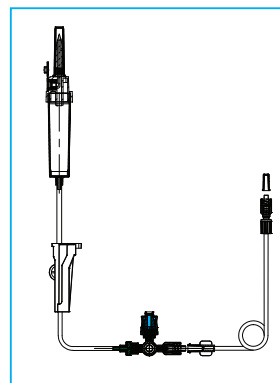

1029DFV1

IV Gravity Set with 15 μ m filter, air vent, 70cm tubing, back check valve connector

1029DFV

IV Gravity Set with 15 μ m filter, air vent, 180cm tubing, back check valve connector

IV Gravity Sets with extension tubing

1029DFX

IV Gravity Set with 15 μ m filter, air vent, 180cm tubing, 3-way connector, 120cm extension tubing, rotating luer connector

1029DFXV

IV Gravity Set with 15 μ m filter, air vent, 180cm tubing, back check valve, 3-way connector, 120cm extension tubing, rotating luer connector

1029DFXMY

IV Gravity Set with 15 μ m filter, air vent, 180cm tubing, 3-way connector, needle free access port, 120cm extension tubing, rotating luer connector

1029DFXVMY

IV Gravity Set with 15 μ m filter, air vent, 180cm tubing, back check valve, 3-way connector, needle free access port, 120cm extension tubing, rotating luer connector

IV Gravity Sets with Y-site needle free access ports

1048BMY

IV Gravity Set with 15µm filter, air vent, needle free access port, back check valve 210cm tubing, rotating luer connector

1048B2MY

IV Gravity Set with 15µm filter, air vent, two needle free access ports, back check valve, 260cm tubing, rotating luer connector