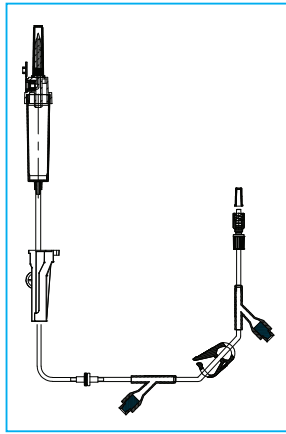

1029DFX

IV Gravity Set with 15 μ m filter, air vent, 180cm tubing, 3-way connector, 120cm extension tubing, rotating luer connector

1029DFXV

IV Gravity Set with 15 μ m filter, air vent, 180cm tubing, back check valve, 3-way connector, 120cm extension tubing, rotating luer connector

1029DFXMY

IV Gravity Set with 15 μ m filter, air vent, 180cm tubing, 3-way connector, needle free access port, 120cm extension tubing, rotating luer connector

1029DFXVMY

IV Gravity Set with 15 μ m filter, air vent, 180cm tubing, back check valve, 3-way connector, needle free access port, 120cm extension tubing, rotating luer connector

IV Gravity Sets with Y-site needle free access ports

1048BMY

IV Gravity Set with 15µm filter, air vent, needle free access port, back check valve 210cm tubing, rotating luer connector

1048B2MY

IV Gravity Set with 15µm filter, air vent, two needle free access ports, back check valve, 260cm tubing, rotating luer connector

1048BMYX

IV Gravity Set with 15µm filter, air vent, needle free access port, back check valve, 260cm tubing, rotating luer connector

IV Gravity Sets with flow dial regulator (mL/hr)

1017DF

IV Gravity Set with 15µm filter, air vent, 180cm tubing, flow dial regulator, rotating luer connector