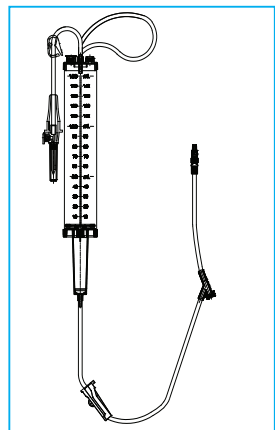

IV Gravity Sets with Y-site needle free access ports

1048BMY

IV Gravity Set with 15µm filter, air vent, needle free access port, back check valve 210cm tubing, rotating luer connector

1048B2MY

IV Gravity Set with 15µm filter, air vent, two needle free access ports, back check valve, 260cm tubing, rotating luer connector

1048BMYX

IV Gravity Set with 15µm filter, air vent, needle free access port, back check valve, 260cm tubing, rotating luer connector

IV Gravity Sets with flow dial regulator (mL/hr)

1017DF

IV Gravity Set with 15µm filter, air vent, 180cm tubing, flow dial regulator, rotating luer connector

1017DFMY

IV Gravity Set with 15µm filter, air vent, 180cm tubing, flow dial regulator, needle free access port Y-site, rotating luer connector

Burette Sets

1016DFSML

Burette Set with Y site, rotating luer connector

1016DFMYSML

Burette Set with two needle free access ports, rotating luer connector

Needle free access ports as optional extras

Flow dial regulator (mL/hr) variants

Available with 3-way connector and extension tubing