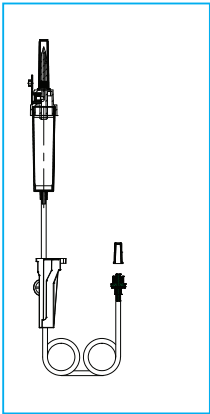

IV Gravity Sets

- IV Gravity Sets with air vents and 15µm filters
- Available with 3-way connector and extension tubing
- Needle free access ports as optional extras
- Flow dial regulator (mL/hr) variants
- Burette Set range

IV Gravity Sets

1029DF

IV Gravity Set with 15 μ m filter, air vent, 180cm tubing, rotating luer connector

1029DF2

IV Gravity Set with 15 μ m filter, air vent, 240cm tubing, rotating luer connector

1029YDF

IV Gravity Set with 15 μ m filter, air vent, 180cm tubing, Y-site, rotating luer connector

1029DFV1

IV Gravity Set with 15 μ m filter, air vent, 70cm tubing, back check valve connector

1029DFV

IV Gravity Set with 15 μ m filter, air vent, 180cm tubing, back check valve connector

IV Gravity Sets with extension tubing

1029DFX

IV Gravity Set with 15 μ m filter, air vent, 180cm tubing, 3-way connector, 120cm extension tubing, rotating luer connector

1029DFXV

IV Gravity Set with 15 μ m filter, air vent, 180cm tubing, back check valve, 3-way connector, 120cm extension tubing, rotating luer connector