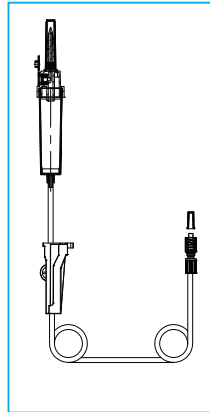

IV Gravity Sets

- IV Gravity Sets with air vents and 15µm filters
- Available with 3-way connector and extension tubing
- Needle free access ports as optional extras
- Flow dial regulator (mL/hr) variants
- Burette Set range

IV Gravity Sets

1029DF

IV Gravity Set with 15 μ m filter, air vent, 180cm tubing, rotating luer connector

1029DF2

IV Gravity Set with 15 μ m filter, air vent, 240cm tubing, rotating luer connector

1029YDF

IV Gravity Set with 15 μ m filter, air vent, 180cm tubing, Y-site, rotating luer connector

1029DFV1

IV Gravity Set with 15 μ m filter, air vent, 70cm tubing, back check valve connector

1029DFV

IV Gravity Set with 15 μ m filter, air vent, 180cm tubing, back check valve connector

IV Gravity Sets with extension tubing