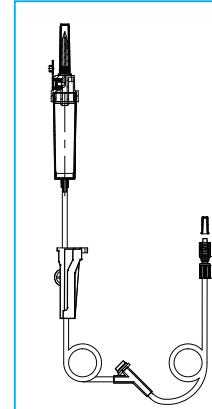

IV Gravity Sets

- IV Gravity Sets with air vents and 15µm filters
- Available with 3-way connector and extension tubing
- Needle free access ports as optional extras
- Flow dial regulator (mL/hr) variants
- Burette Set range

IV Gravity Sets

1029DF

IV Gravity Set with 15 μ m filter, air vent, 180cm tubing, rotating luer connector

1029DF2

IV Gravity Set with 15 μ m filter, air vent, 240cm tubing, rotating luer connector

1029YDF

IV Gravity Set with 15 μ m filter, air vent, 180cm tubing, Y-site, rotating luer connector

1029DFV1

IV Gravity Set with 15 μ m filter, air vent, 70cm tubing, back check valve connector

1029DFV

IV Gravity Set with 15 μ m filter, air vent, 180cm tubing, back check valve connector

IV Gravity Sets with extension tubing

1029DFX

IV Gravity Set with 15 μ m filter, air vent, 180cm tubing, 3-way connector, 120cm extension tubing, rotating luer connector

1029DFXV

IV Gravity Set with 15 μ m filter, air vent, 180cm tubing, back check valve, 3-way connector, 120cm extension tubing, rotating luer connector