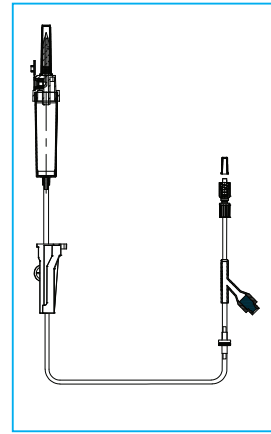

1029DFXMY

IV Gravity Set with 15 μ m filter, air vent, 180cm tubing, 3-way connector, needle free access port, 120cm extension tubing, rotating luer connector

1029DFXVMY

IV Gravity Set with 15 μ m filter, air vent, 180cm tubing, back check valve, 3-way connector, needle free access port, 120cm extension tubing, rotating luer connector

IV Gravity Sets with Y-site needle free access ports

1048BMY

IV Gravity Set with 15µm filter, air vent, needle free access port, back check valve 210cm tubing, rotating luer connector

1048B2MY

IV Gravity Set with 15µm filter, air vent, two needle free access ports, back check valve, 260cm tubing, rotating luer connector

1048BMYX

IV Gravity Set with 15µm filter, air vent, needle free access port, back check valve, 260cm tubing, rotating luer connector

IV Gravity Sets with flow dial regulator (mL/hr)

1017DF

IV Gravity Set with 15µm filter, air vent, 180cm tubing, flow dial regulator, rotating luer connector