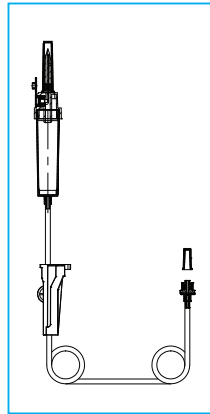

IV Gravity Sets

- IV Gravity Sets with air vents and 15µm filters
- Available with 3-way connector and extension tubing
- Needle free access ports as optional extras
- Flow dial regulator (mL/hr) variants
- Burette Set range

IV Gravity Sets

1029DF

IV Gravity Set with 15 μ m filter, air vent, 180cm tubing, rotating luer connector

1029DF2

IV Gravity Set with 15 μ m filter, air vent, 240cm tubing, rotating luer connector

1029YDF

IV Gravity Set with 15 μ m filter, air vent, 180cm tubing, Y-site, rotating luer connector

1029DFV1

IV Gravity Set with 15 μ m filter, air vent, 70cm tubing, back check valve connector

1029DFV

IV Gravity Set with 15 μ m filter, air vent, 180cm tubing, back check valve connector

IV Gravity Sets with extension tubing

1029DFX

IV Gravity Set with 15 μ m filter, air vent, 180cm tubing, 3-way connector, 120cm extension tubing, rotating luer connector

1029DFXV

IV Gravity Set with 15 μ m filter, air vent, 180cm tubing, back check valve, 3-way connector, 120cm extension tubing, rotating luer connector