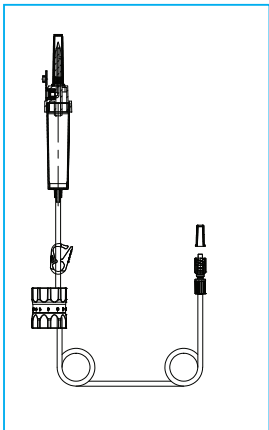

1029DFXMY

IV Gravity Set with 15 μ m filter, air vent, 180cm tubing, 3-way connector, needle free access port, 120cm extension tubing, rotating luer connector

1029DFXVMY

IV Gravity Set with 15 μ m filter, air vent, 180cm tubing, back check valve, 3-way connector, needle free access port, 120cm extension tubing, rotating luer connector

IV Gravity Sets with Y-site needle free access ports

1048BMY

IV Gravity Set with 15µm filter, air vent, needle free access port, back check valve 210cm tubing, rotating luer connector

1048B2MY

IV Gravity Set with 15µm filter, air vent, two needle free access ports, back check valve, 260cm tubing, rotating luer connector

1048BMYX

IV Gravity Set with 15µm filter, air vent, needle free access port, back check valve, 260cm tubing, rotating luer connector

IV Gravity Sets with flow dial regulator (mL/hr)

1017DF

IV Gravity Set with 15µm filter, air vent, 180cm tubing, flow dial regulator, rotating luer connector