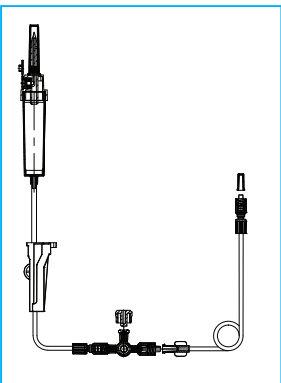

IV Gravity Sets

1029DF

IV Gravity Set with 15 μ m filter, air vent, 180cm tubing, rotating luer connector

1029DF2

IV Gravity Set with 15 μ m filter, air vent, 240cm tubing, rotating luer connector

1029YDF

IV Gravity Set with 15 μ m filter, air vent, 180cm tubing, Y-site, rotating luer connector

1029DFV1

IV Gravity Set with 15 μ m filter, air vent, 70cm tubing, back check valve connector

1029DFV

IV Gravity Set with 15 μ m filter, air vent, 180cm tubing, back check valve connector

IV Gravity Sets with extension tubing

1029DFX

IV Gravity Set with 15 μ m filter, air vent, 180cm tubing, 3-way connector, 120cm extension tubing, rotating luer connector

1029DFXV

IV Gravity Set with 15 μ m filter, air vent, 180cm tubing, back check valve, 3-way connector, 120cm extension tubing, rotating luer connector

1029DFXMY

IV Gravity Set with 15 μ m filter, air vent, 180cm tubing, 3-way connector, needle free access port, 120cm extension tubing, rotating luer connector

1029DFXVMY

IV Gravity Set with 15 μ m filter, air vent, 180cm tubing, back check valve, 3-way connector, needle free access port, 120cm extension tubing, rotating luer connector