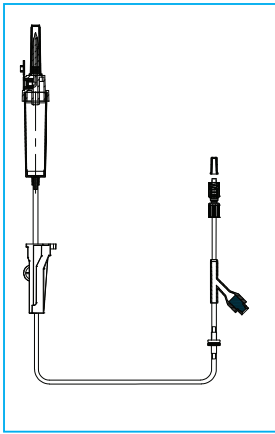

1029DFX

IV Gravity Set with 15 μ m filter, air vent, 180cm tubing, 3-way connector, 120cm extension tubing, rotating luer connector

1029DFXV

IV Gravity Set with 15 μ m filter, air vent, 180cm tubing, back check valve, 3-way connector, 120cm extension tubing, rotating luer connector

1029DFXMY

IV Gravity Set with 15 μ m filter, air vent, 180cm tubing, 3-way connector, needle free access port, 120cm extension tubing, rotating luer connector

1029DFXVMY

IV Gravity Set with 15 μ m filter, air vent, 180cm tubing, back check valve, 3-way connector, needle free access port, 120cm extension tubing, rotating luer connector

IV Gravity Sets with Y-site needle free access ports

1048BMY

IV Gravity Set with 15µm filter, air vent, needle free access port, back check valve 210cm tubing, rotating luer connector

1048B2MY

IV Gravity Set with 15µm filter, air vent, two needle free access ports, back check valve, 260cm tubing, rotating luer connector

1048BMYX

IV Gravity Set with 15µm filter, air vent, needle free access port, back check valve, 260cm tubing, rotating luer connector

IV Gravity Sets with flow dial regulator (mL/hr)

1017DF

IV Gravity Set with 15µm filter, air vent, 180cm tubing, flow dial regulator, rotating luer connector