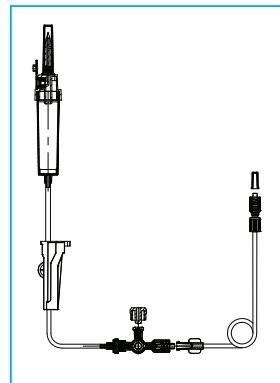

IV Gravity Sets

1029DF

IV Gravity Set with 15 μ m filter, air vent, 180cm tubing, rotating luer connector

1029DF2

IV Gravity Set with 15 μ m filter, air vent, 240cm tubing, rotating luer connector

1029YDF

IV Gravity Set with 15 μ m filter, air vent, 180cm tubing, Y-site, rotating luer connector

1029DFV1

IV Gravity Set with 15 μ m filter, air vent, 70cm tubing, back check valve connector

1029DFV

IV Gravity Set with 15 μ m filter, air vent, 180cm tubing, back check valve connector

IV Gravity Sets with extension tubing

1029DFX

IV Gravity Set with 15 μ m filter, air vent, 180cm tubing, 3-way connector, 120cm extension tubing, rotating luer connector

1029DFXV

IV Gravity Set with 15 μ m filter, air vent, 180cm tubing, back check valve, 3-way connector, 120cm extension tubing, rotating luer connector

1029DFXMY

IV Gravity Set with 15 μ m filter, air vent, 180cm tubing, 3-way connector, needle free access port, 120cm extension tubing, rotating luer connector

1029DFXVMY

IV Gravity Set with 15 μ m filter, air vent, 180cm tubing, back check valve, 3-way connector, needle free access port, 120cm extension tubing, rotating luer connector