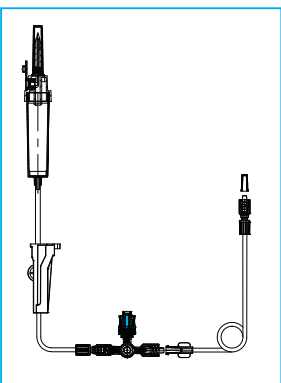

IV Gravity Sets

1029DF

IV Gravity Set with 15 μ m filter, air vent, 180cm tubing, rotating luer connector

1029DF2

IV Gravity Set with 15 μ m filter, air vent, 240cm tubing, rotating luer connector

1029YDF

IV Gravity Set with 15 μ m filter, air vent, 180cm tubing, Y-site, rotating luer connector

1029DFV1

IV Gravity Set with 15 μ m filter, air vent, 70cm tubing, back check valve connector

1029DFV

IV Gravity Set with 15 μ m filter, air vent, 180cm tubing, back check valve connector

IV Gravity Sets with extension tubing

1029DFX

IV Gravity Set with 15 μ m filter, air vent, 180cm tubing, 3-way connector, 120cm extension tubing, rotating luer connector

1029DFXV

IV Gravity Set with 15 μ m filter, air vent, 180cm tubing, back check valve, 3-way connector, 120cm extension tubing, rotating luer connector

1029DFXMY

IV Gravity Set with 15 μ m filter, air vent, 180cm tubing, 3-way connector, needle free access port, 120cm extension tubing, rotating luer connector

1029DFXVMY

IV Gravity Set with 15 μ m filter, air vent, 180cm tubing, back check valve, 3-way connector, needle free access port, 120cm extension tubing, rotating luer connector