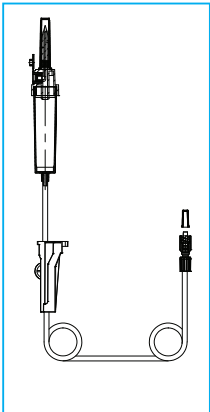

IV Gravity Sets

- IV Gravity Sets with air vents and 15µm filters
- Available with 3-way connector and extension tubing
- Needle free access ports as optional extras
- Flow dial regulator (mL/hr) variants
- Burette Set range

IV Gravity Sets

1029DF

IV Gravity Set with 15 μ m filter, air vent, 180cm tubing, rotating luer connector

1029DF2

IV Gravity Set with 15 μ m filter, air vent, 240cm tubing, rotating luer connector

1029YDF

IV Gravity Set with 15 μ m filter, air vent, 180cm tubing, Y-site, rotating luer connector

1029DFV1

IV Gravity Set with 15 μ m filter, air vent, 70cm tubing, back check valve connector

1029DFV

IV Gravity Set with 15 μ m filter, air vent, 180cm tubing, back check valve connector

IV Gravity Sets with extension tubing