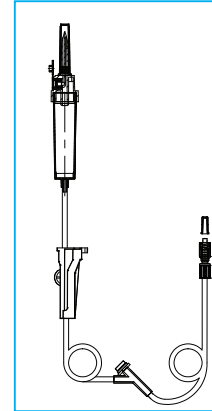

1029YDF

IV Gravity Set with 15 μ m filter, air vent, 180cm tubing, Y-site, rotating luer connector