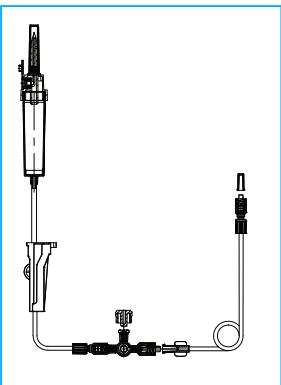

IV Gravity Sets with extension tubing

1029DFX

IV Gravity Set with 15 μ m filter, air vent, 180cm tubing, 3-way connector, 120cm extension tubing, rotating luer connector