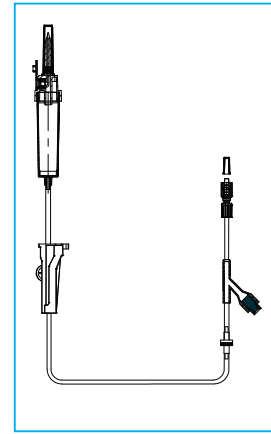

1048BMYX

IV Gravity Set with 15µm filter, air vent, needle free access port, back check valve, 260cm tubing, rotating luer connector