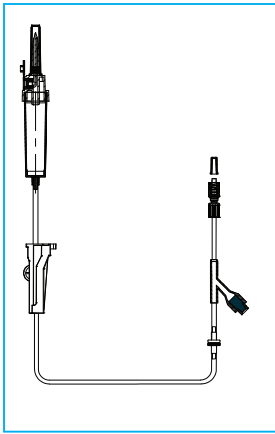

IV Gravity Sets with Y-site needle free access ports

1048BMY

IV Gravity Set with 15µm filter, air vent, needle free access port, back check valve 210cm tubing, rotating luer connector