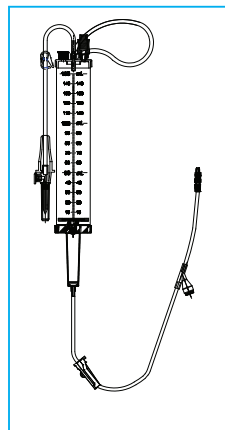

1016DFMYSML

Burette Set with two needle free access ports, rotating luer connector