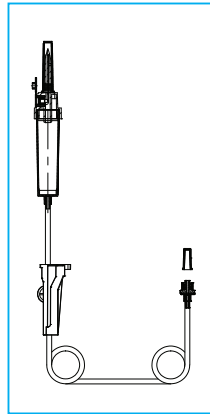

1029DFV

IV Gravity Set with 15 μ m filter, air vent, 180cm tubing, back check valve connector