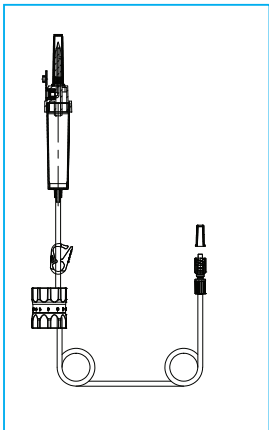

IV Gravity Sets with flow dial regulator (mL/hr)

1017DF

IV Gravity Set with 15µm filter, air vent, 180cm tubing, flow dial regulator, rotating luer connector