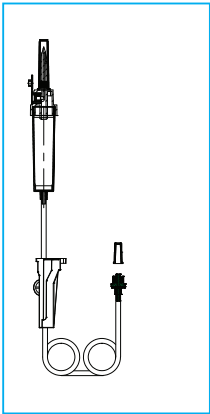

1029DFV1

IV Gravity Set with 15 μ m filter, air vent, 70cm tubing, back check valve connector