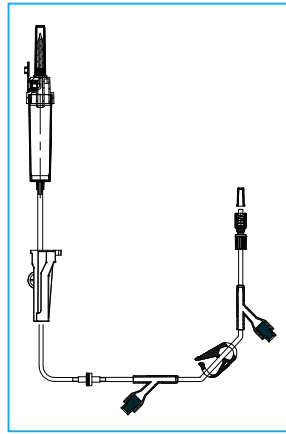

1048B2MY

IV Gravity Set with 15µm filter, air vent, two needle free access ports, back check valve, 260cm tubing, rotating luer connector