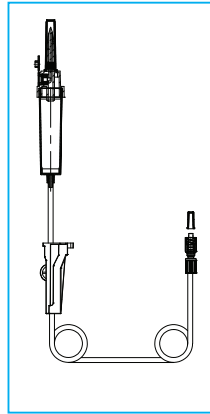

1029DF2

IV Gravity Set with 15 μ m filter, air vent, 240cm tubing, rotating luer connector