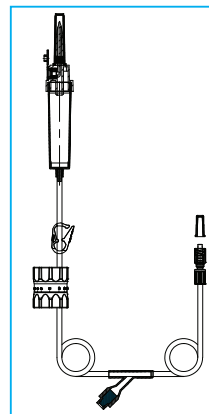

1017DFMY

IV Gravity Set with 15µm filter, air vent, 180cm tubing, flow dial regulator, needle free access port Y-site, rotating luer connector