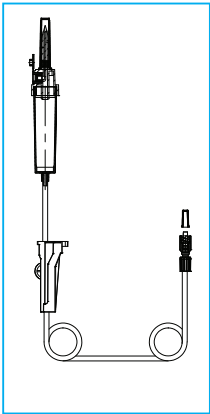

IV Gravity Sets

1029DF

IV Gravity Set with 15 μ m filter, air vent, 180cm tubing, rotating luer connector