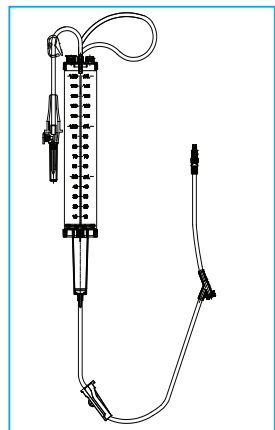

Burette Sets

1016DFSML

Burette Set with Y site, rotating luer connector