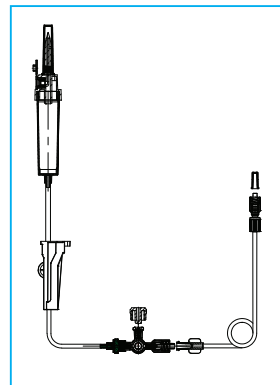

1029DFXV

IV Gravity Set with 15 μ m filter, air vent, 180cm tubing, back check valve, 3-way connector, 120cm extension tubing, rotating luer connector