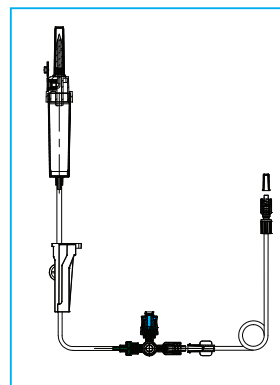

1029DFXVMY

IV Gravity Set with 15 μ m filter, air vent, 180cm tubing, back check valve, 3-way connector, needle free access port, 120cm extension tubing, rotating luer connector